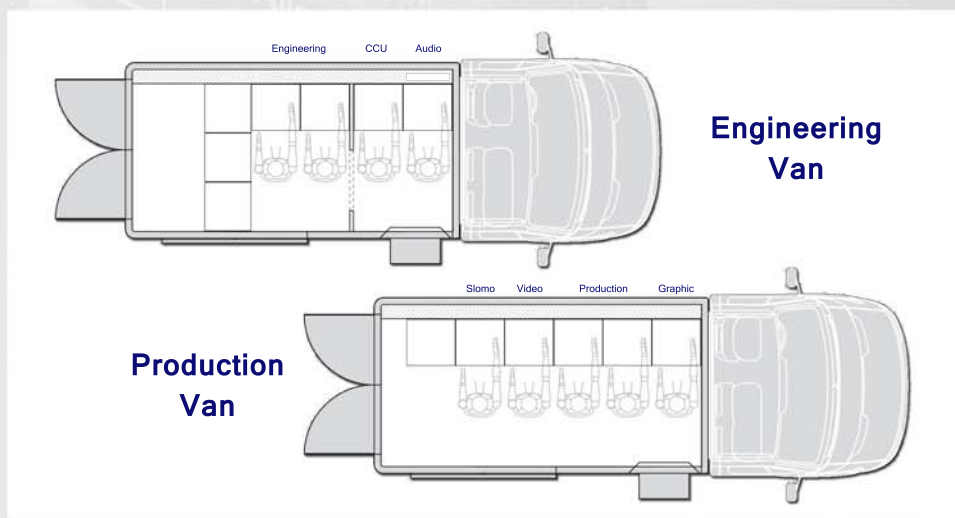

Product sheet

Ext 11

4 cam High Definition DSNG Van

Vehicle

Main:
Peugeot Boxer
Length/Width/Height 6,00mt/2,05mt/3,30mt

Expansion:
Peugeot Boxer
Length/Width/Height 6,00mt/2,05mt/3,30mt

Power

Victron Energy System
inverter Quattro with dual input
1 x 32 A Single-Phase 240VAC
1 x 32 A Single-Phase 240VAC (with load limitation)
up to 3 hours UPS at full load